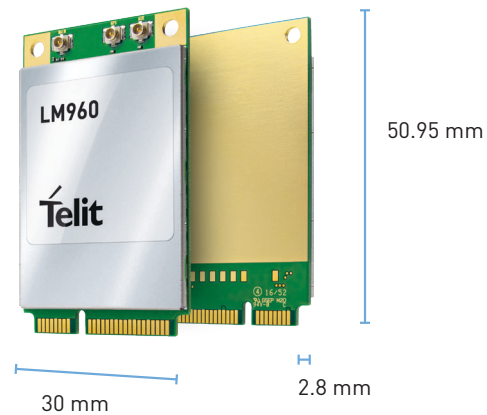

LM960

LTE 1.2/150 mPCIe

Advanced LTE data card

The LM960 Mini PCIe (mPCIe) data card delivers high speed data rates via Advanced LTE and offers a cellular connection for products in network appliance environments. This data card is well-suited for products that demand high throughput such as routers, mobile gateways and access points, to provide the most advanced 4G LTE connectivity, ensuring a rich and seamless user experience.

Based on LTE Category 18, the LM960 mPCIe data card achieves download rates up to 1.2 Gbps. It supports 4x4 MIMO, 5x downlink carrier aggregation and 2x uplink carrier aggregation. The product supports multiple RF frequency bands and band combinations to accommodate global deployments.

Key Benefits

- Standard Mini PCIe Data-card form factor
- LTE Cat 18: Exceptionally high-speed with data rates of up to 1.2 Gbps download and 150 Mbps upload
- Full GNSS support: GPS, GLONASS, Galileo, Beidou
- Data only module

AVAILABLE FOR

[EMEA](#)

[North America](#)

[APAC](#)

**Complete,
Ready to Use Access
to the Internet of Things**

LM960

Key Specifications

- Form Factor: PCI Express Mini Card type (mPCIe)
- Chipset: Qualcomm SDX20